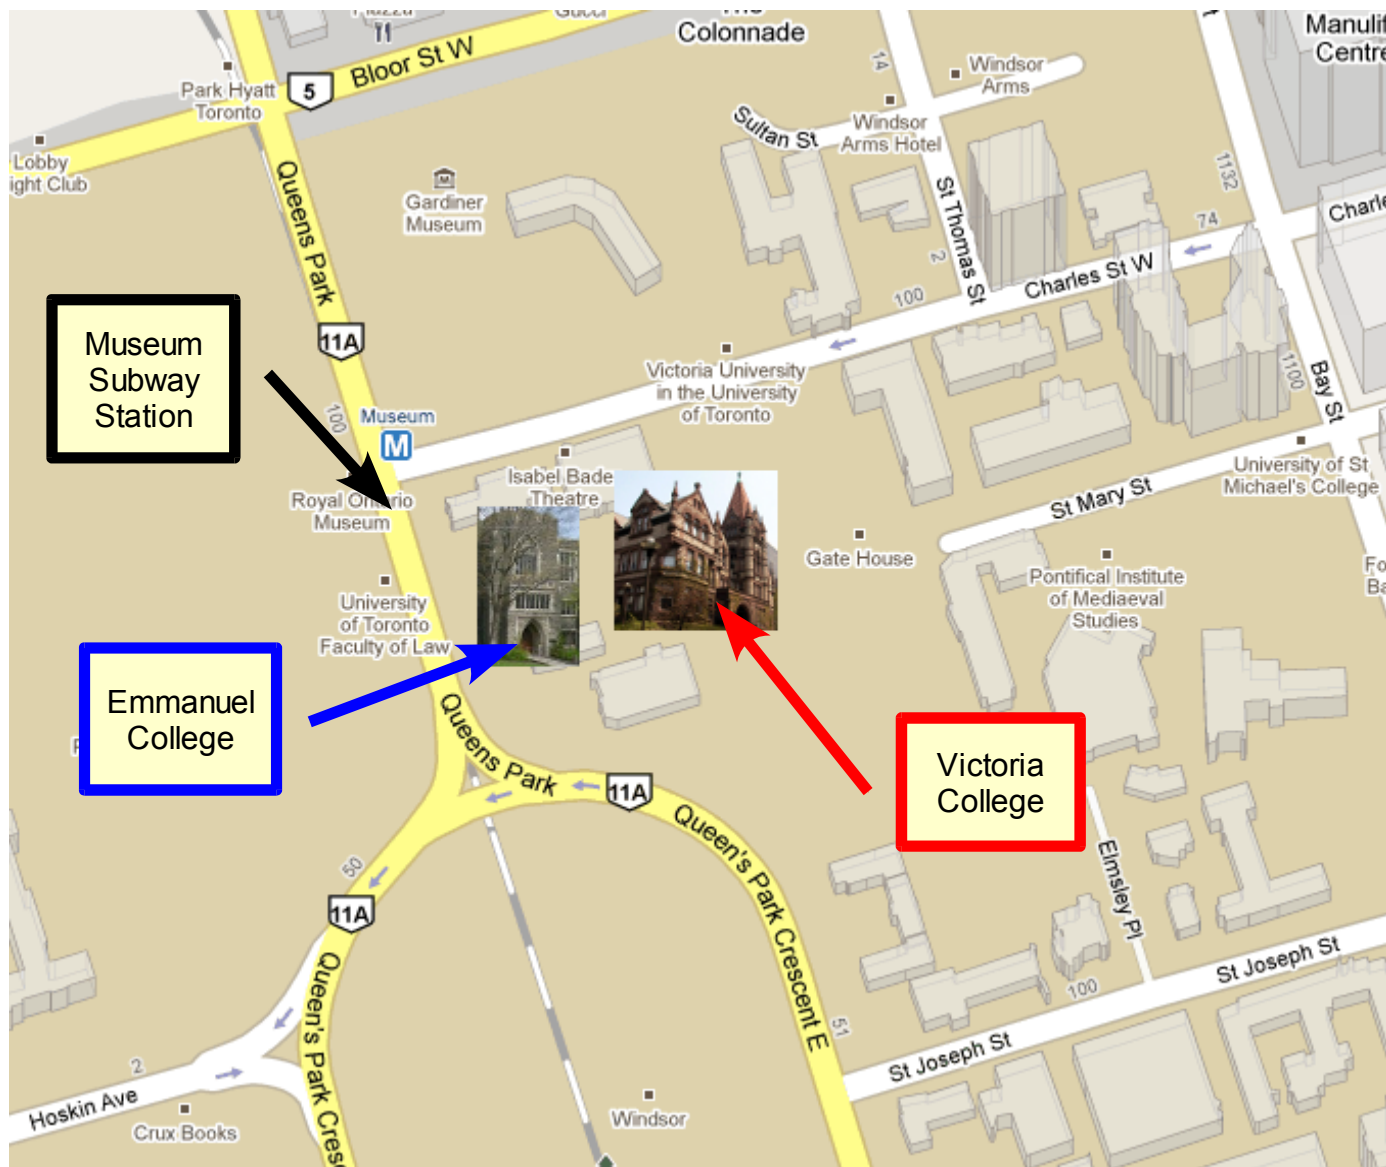

MAP AND DIRECTIONS TO HOLIDAY CONCERT

Holiday Concert: From Sacred Latin & Classical Music to Latin & North American Popular Songs

Concert will take place on December 12th & 13th in two different venues, very close to one another, steps from Museum Subway Station. Please visit www.Toronto-Concert.com for links to maps and Google Earth. We recommend taking the subway (Museum Subway Station, east side) to avoid traffic and parking. Both locations are **wheelchair accessible**.

Saturday, December 12th 2009, 6:30 PM
Victoria College Chapel (in RED)

From Museum Subway Station, walk 100 meters south on Queens Park. Take a path east between the college buildings (just south of Emmanuel College), continue 100 meters and you will see the Victoria College Building on your left. Enter it and go up to the Chapel on the second floor.

Sunday, December 13th 2009, 3:00 PM
Emmanuel College Chapel (in BLUE)

From Museum Subway Station, walk 50 meters south on Queens Park, turn left (east) and you are facing Emmanuel College. Go up to the third floor.